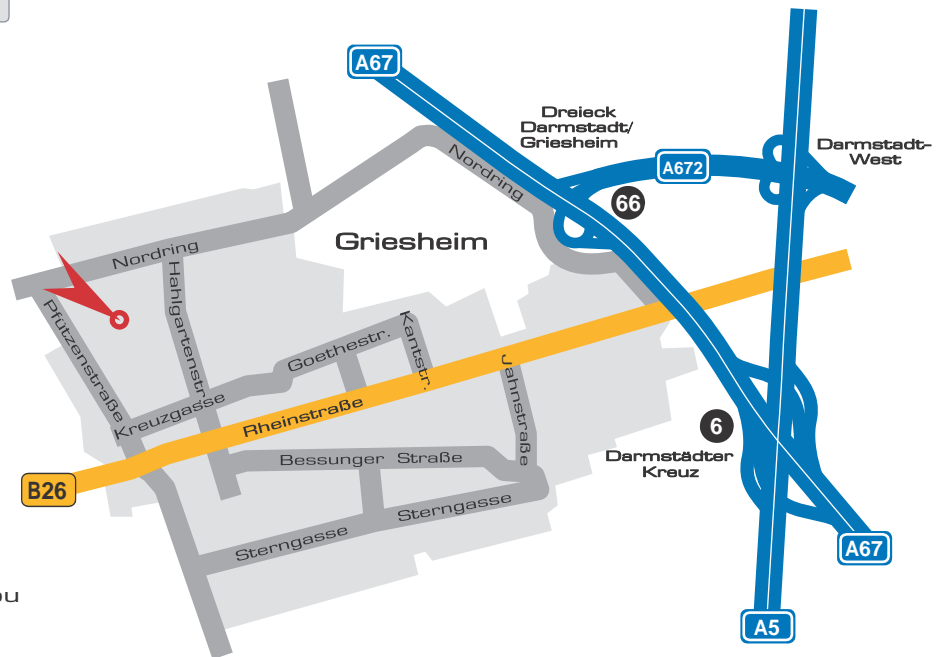

From BAB 67 (coming from north)  
• Exit -> Darmstadt / Griesheim  
• Follow freeway in direction -> Darmstadt

(coming from south)  
• On BAB 5 in direction -> Frankfurt / Darmstadt

Direction Griesheim (Innenstadt) on B 26 (Wilhelm-Leuschner-Straße)

About 1 km to the exit (traffic light) -> Oppenheim, Groß-Gerau, Büttelborn

Turn right (Nordring/Industriegebiet Nord)

Go nearly 2 km on the Nordring (an area with forest and fields), until you see houses again.

Take the second exit in the traffic circle -> Direction Stadtmitte NORD

You're still on the Nordring.

Nearly at the end of the industrial area turn left at the seventh street (Waldstraße).

After 100 meters you'll find Hint-ELs on the right side (Waldstraße/Rübgrund).